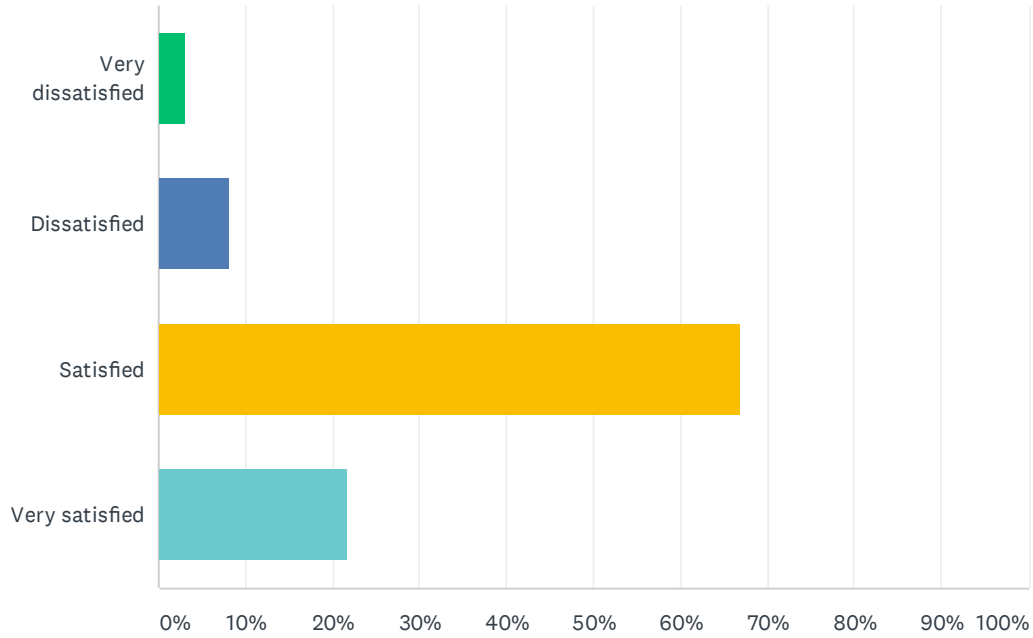

Q12 How would you rate your overall satisfaction with Blaine County School District's facilities?

Answered: 1,273 Skipped: 413

ANSWER CHOICES	RESPONSES	
Very dissatisfied	3.14%	40
Dissatisfied	8.09%	103
Satisfied	67.01%	853
Very satisfied	21.76%	277
TOTAL		1,273