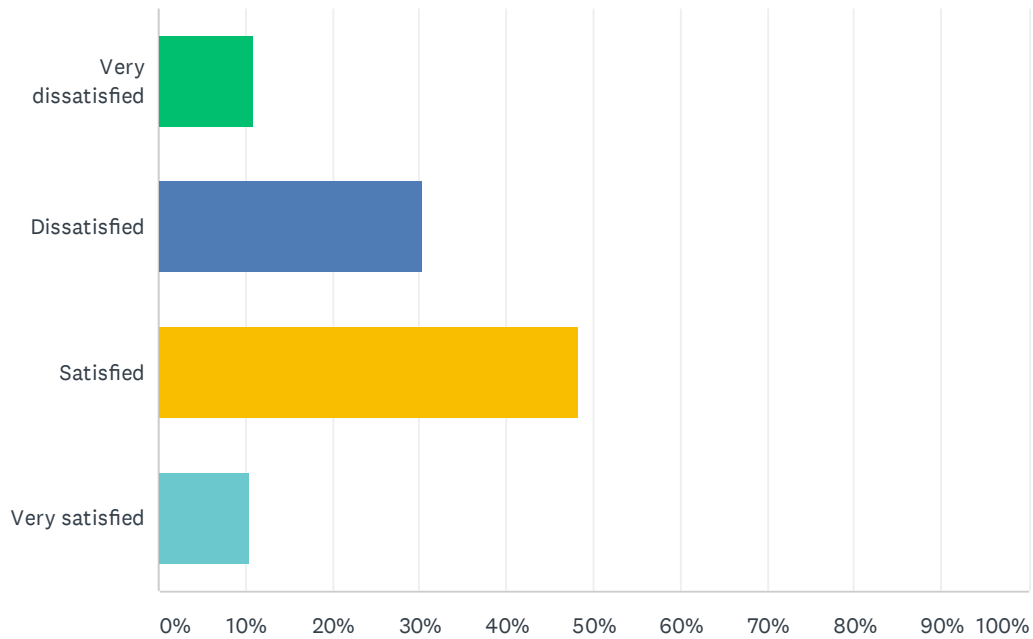

Q3 How would you rate your overall satisfaction with Blaine County School District?

Answered: 1,440 Skipped: 246

ANSWER CHOICES	RESPONSES	
Very dissatisfied	10.90%	157
Dissatisfied	30.35%	437
Satisfied	48.26%	695
Very satisfied	10.49%	151
TOTAL		1,440