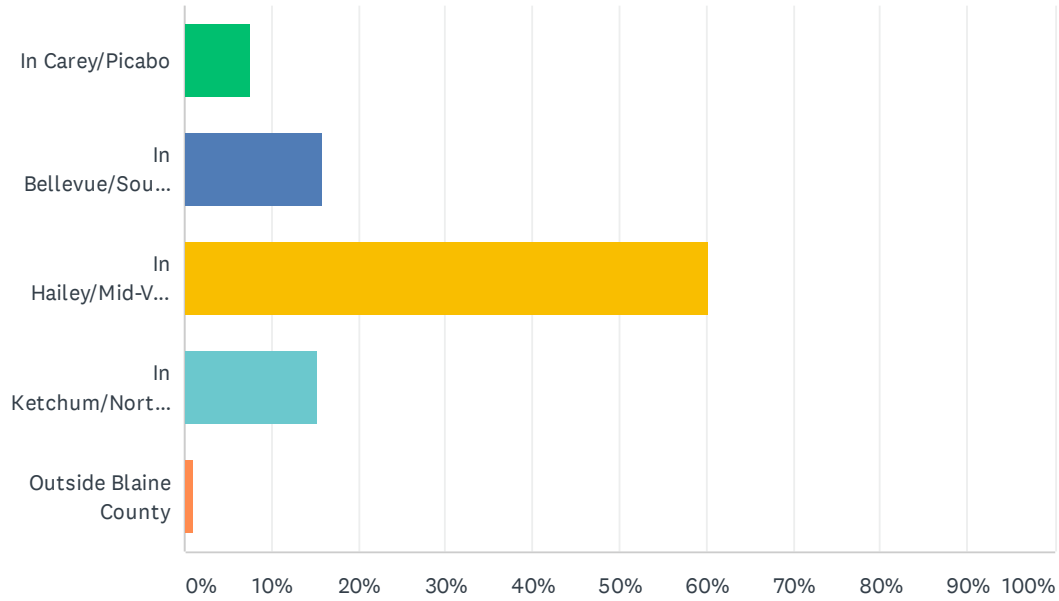

Q1 I am:

Answered: 1,677 Skipped: 9

ANSWER CHOICES	RESPONSES	
A Blaine County School District student	4.29%	72
A Blaine County School District staff member	21.65%	363
A resident with no children in Blaine County School District	24.09%	404
A resident with children in Blaine County School District	55.93%	938
Total Respondents: 1,677		

Q2 I live:

Answered: 1,682 Skipped: 4

ANSWER CHOICES	RESPONSES	
In Carey/Picabo	7.49%	126
In Bellevue/South Valley	15.93%	268
In Hailey/Mid-Valley	60.23%	1,013
In Ketchum/North Valley	15.28%	257
Outside Blaine County	1.07%	18
TOTAL		1,682