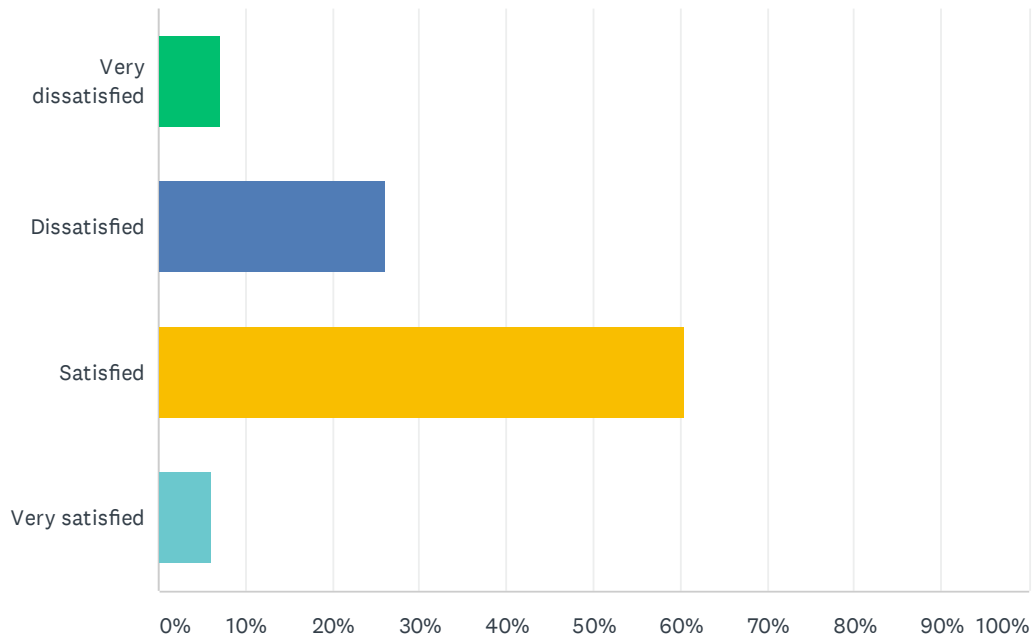

Q18 How satisfied are you with how the Blaine County School District prepares its students for life after completing the 12th grade?

Answered: 1,097 Skipped: 589

ANSWER CHOICES	RESPONSES	
Very dissatisfied	7.20%	79
Dissatisfied	26.25%	288
Satisfied	60.44%	663
Very satisfied	6.11%	67
TOTAL		1,097