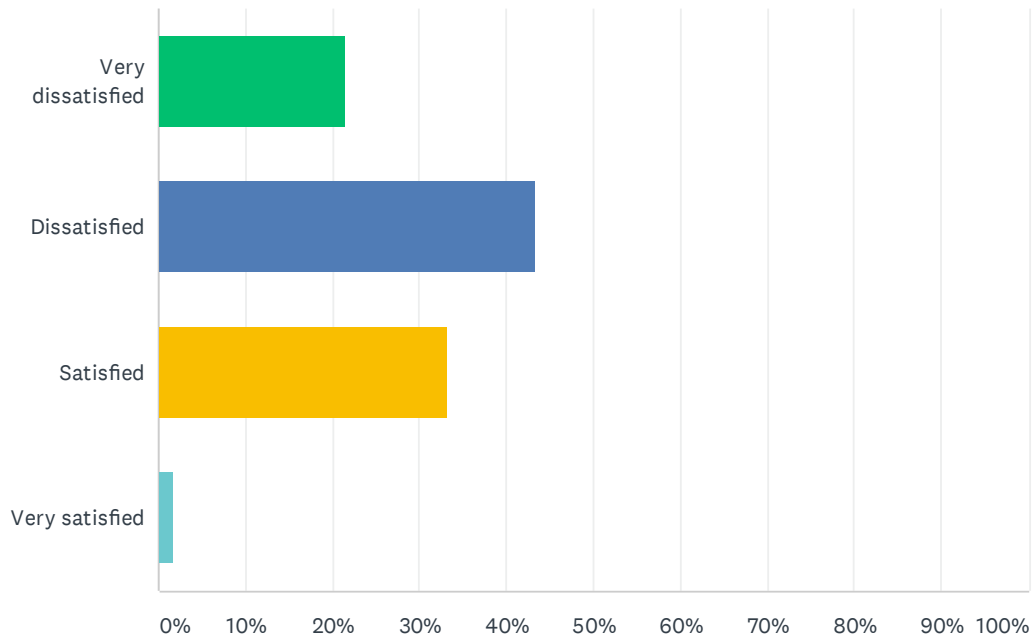

Q6 How would you rate your overall satisfaction with the Blaine County School District Board of Trustees?

Answered: 1,310 Skipped: 376

ANSWER CHOICES	RESPONSES	
Very dissatisfied	21.53%	282
Dissatisfied	43.36%	568
Satisfied	33.36%	437
Very satisfied	1.76%	23
TOTAL		1,310