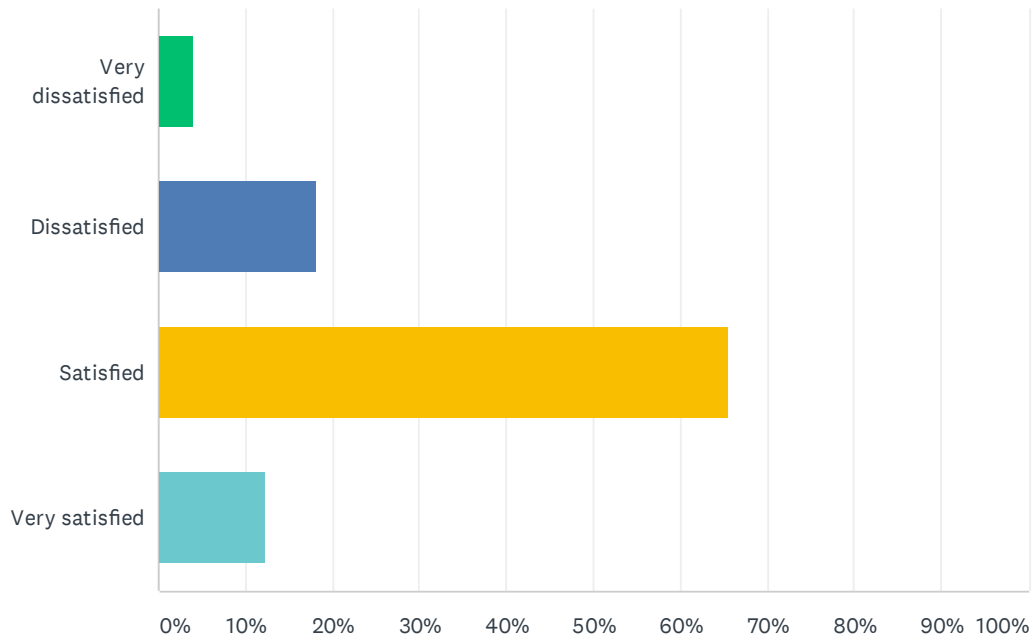

Q15 How would you rate your overall satisfaction with Blaine County School District's curriculum?

Answered: 1,234 Skipped: 452

ANSWER CHOICES	RESPONSES	
Very dissatisfied	3.97%	49
Dissatisfied	18.23%	225
Satisfied	65.40%	807
Very satisfied	12.40%	153
TOTAL		1,234