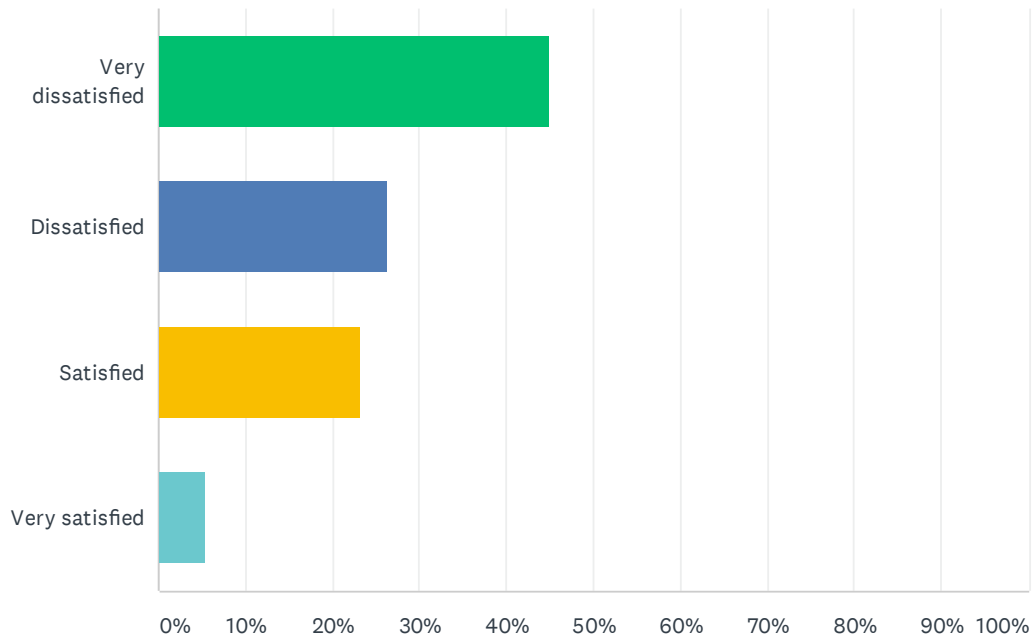

Q9 How would you rate your overall satisfaction with the Blaine County School District superintendent?

Answered: 1,267 Skipped: 419

ANSWER CHOICES	RESPONSES	
Very dissatisfied	45.07%	571
Dissatisfied	26.28%	333
Satisfied	23.20%	294
Very satisfied	5.45%	69
TOTAL		1,267