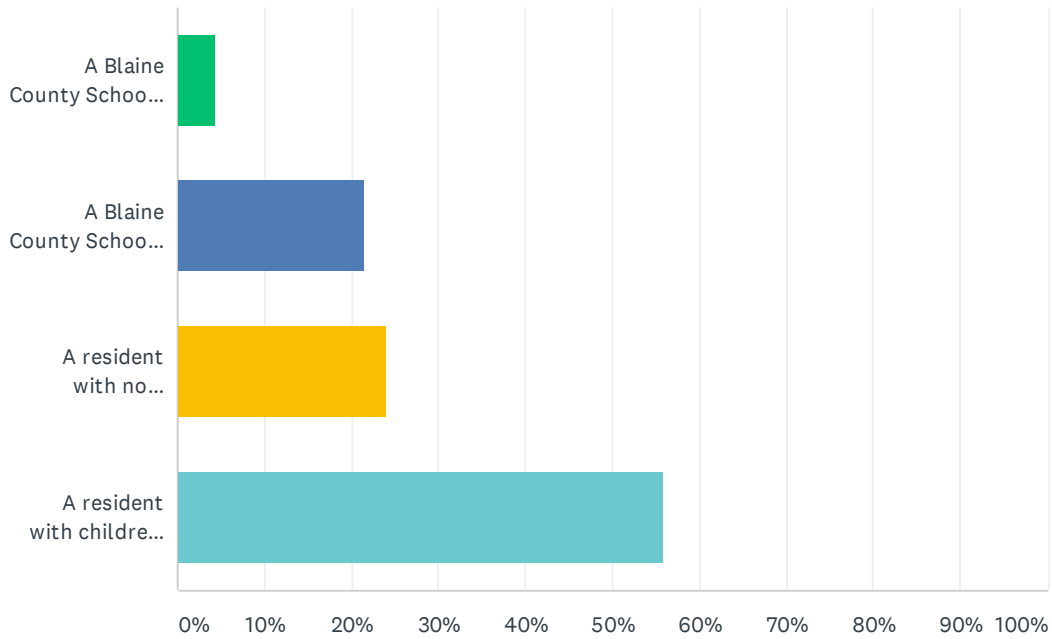

Q1 I am:

Answered: 1,677 Skipped: 9

ANSWER CHOICES	RESPONSES	
A Blaine County School District student	4.29%	72
A Blaine County School District staff member	21.65%	363
A resident with no children in Blaine County School District	24.09%	404
A resident with children in Blaine County School District	55.93%	938
Total Respondents: 1,677		

Q2 I live:

Answered: 1,682 Skipped: 4

ANSWER CHOICES	RESPONSES	
In Carey/Picabo	7.49%	126
In Bellevue/South Valley	15.93%	268
In Hailey/Mid-Valley	60.23%	1,013
In Ketchum/North Valley	15.28%	257
Outside Blaine County	1.07%	18
TOTAL		1,682