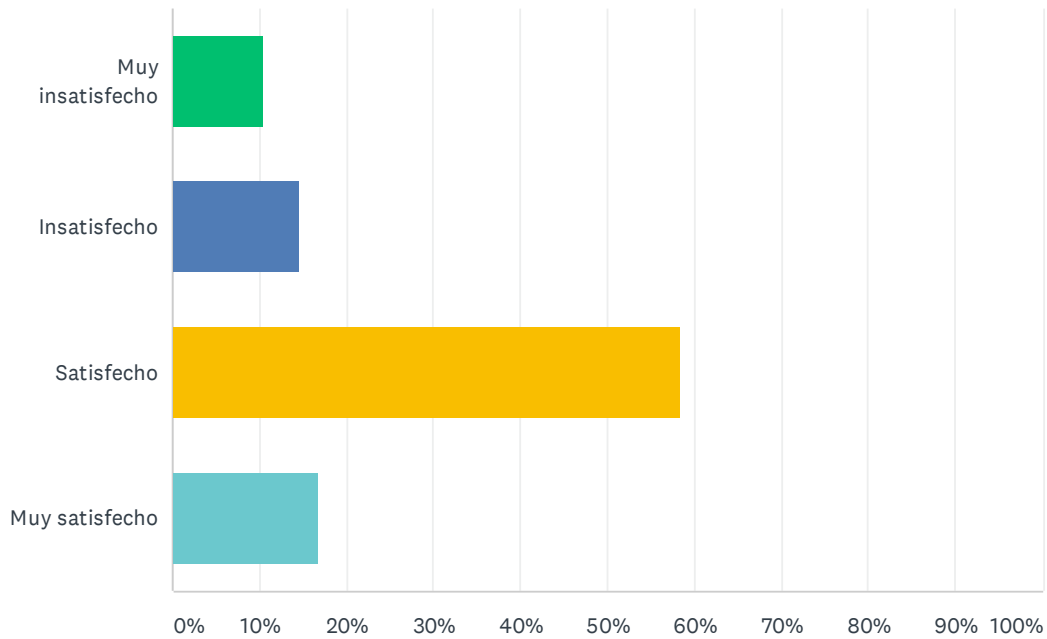

Q3 ¿Cómo calificaría su satisfacción general con el Distrito Escolar del Condado de Blaine?

Answered: 48 Skipped: 9

ANSWER CHOICES	RESPONSES
Muy insatisfecho	10.42% 5
Insatisfecho	14.58% 7
Satisfecho	58.33% 28
Muy satisfecho	16.67% 8
TOTAL	48